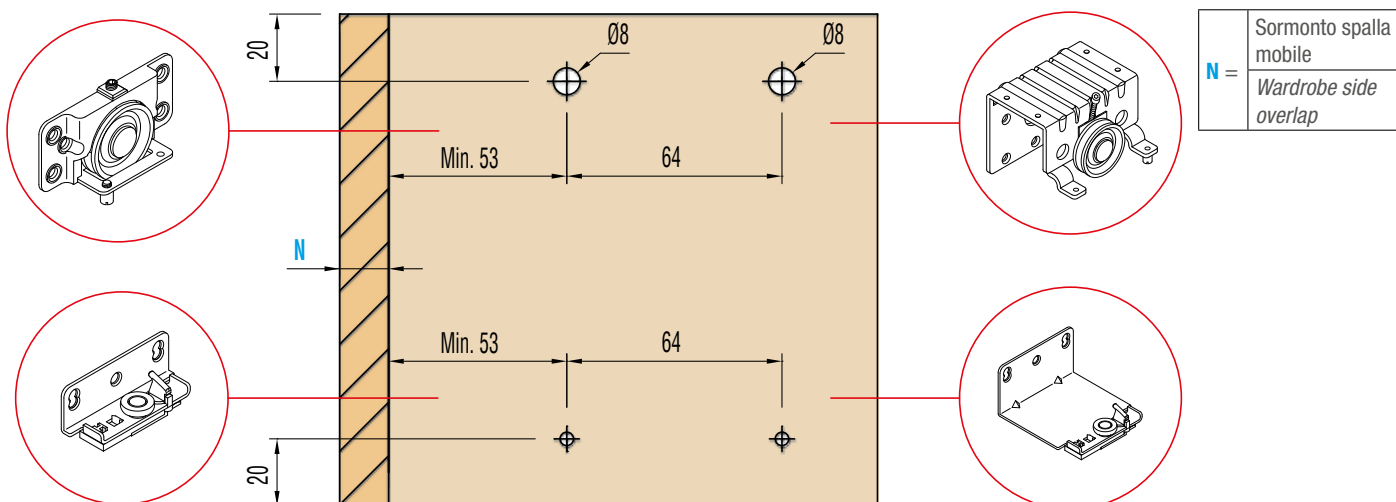

Schema Foratura ante / Doors drilling

N =	Sormonto spalla mobile Wardrobe side overlap